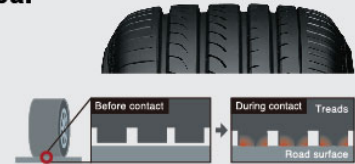

Anti-uneven wear

Mound Profile

[Our standard tyres]